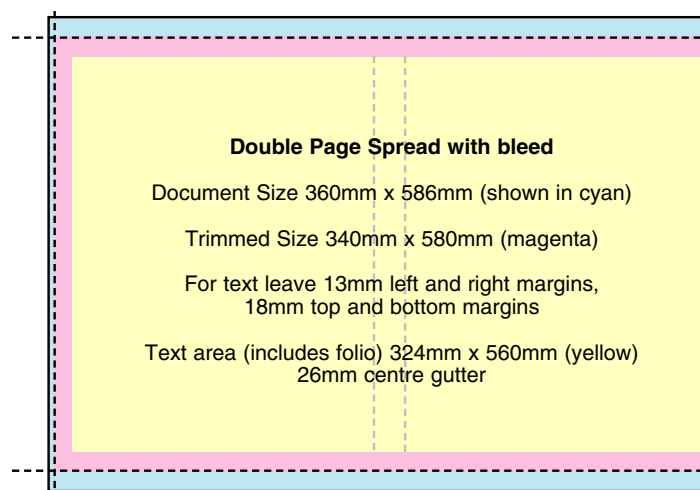

Double Page Spread with bleed

Document Size 360mm x 586mm (shown in cyan)

Trimmed Size 340mm x 580mm (magenta)

For text leave 13mm left and right margins,
18mm top and bottom margins

Text area (includes folio) 324mm x 560mm (yellow)
26mm centre gutter

Full Page with bleed

Document Size

360mm x 293mm

(shown in cyan)

Trimmed Size
340mm by 290mm
(magenta)

For text leave
13mm left/right
18mm trim top/bottom

Text area (includes folio)
324mm x 267mm (yellow)

HERTS & CAMBS NEWSPAPERS

TEMPLATE CHANGES

Week commencing July 4th, 2011

9-column Tabloid

(can be stitched)

	Depth mm x Width mm
Double Page Spread advert	330 x 556
Full page advert	330 x 267
Half page landscape advert	160 x 267

Advert Column Widths: 1 column 27mm; 2 column 57mm; 3 column 87mm; 4 column 117mm; 5 column 147mm; 6 column 177mm; 7 column 207mm; 8 column 237mm; 9 column 267mm

Magloid

Stitched and Trimmed

	Depth mm x Width mm
DPS (bleed) advert	360 x 586
Full page (bleed) advert	360 x 293
Full page advert	320 x 267
Half page landscape advert	160 x 267

Advert Column Widths: 1 column 27mm; 2 column 57mm; 3 column 87mm; 4 column 117mm; 5 column 147mm; 6 column 177mm; 7 column 207mm; 8 column 237mm; 9 column 267mm