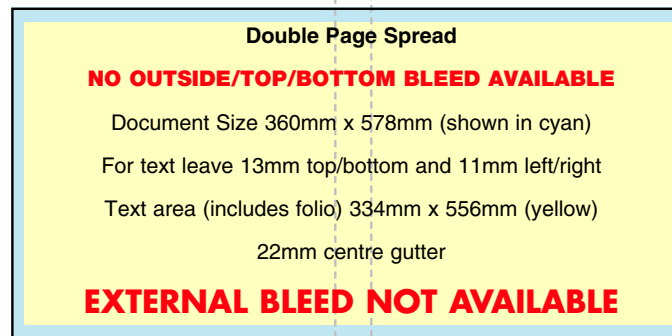

Depth mm x Width mm

DPS (bleed) advert 360 x 586

Full page (bleed) advert 360 x 293

Full page advert 320 x 267

Half page landscape advert 160 x 267

Advert Column Widths: 1 column 27mm; 2 column 57mm; 3 column 87mm; 4 column 117mm; 5 column 147mm; 6 column 177mm; 7 column 207mm; 8 column 237mm; 9 column 267mm

Double Page Spread with bleed

Document Size 360mm x 586mm (shown in cyan)

Trimmed Size 340mm x 580mm (magenta)

For text leave 13mm left and right margins,
18mm top and bottom margins

Text area (includes folio) 324mm x 560mm (yellow)
26mm centre gutter

TEMPLATE CHANGES

Week commencing July 4th, 2011

9-column Tabloid

(can be stitched)

	Depth mm x Width mm
Double Page Spread advert	330 x 556
Full page advert	330 x 267
Half page landscape advert	160 x 267

Advert Column Widths: 1 column 27mm; 2 column 57mm; 3 column 87mm; 4 column 117mm; 5 column 147mm; 6 column 177mm; 7 column 207mm; 8 column 237mm; 9 column 267mm

Magloid

Stitched and Trimmed

	Depth mm x Width mm
DPS (bleed) advert	360 x 586
Full page (bleed) advert	360 x 293
Full page advert	320 x 267
Half page landscape advert	160 x 267

Advert Column Widths: 1 column 27mm; 2 column 57mm; 3 column 87mm; 4 column 117mm; 5 column 147mm; 6 column 177mm; 7 column 207mm; 8 column 237mm; 9 column 267mm