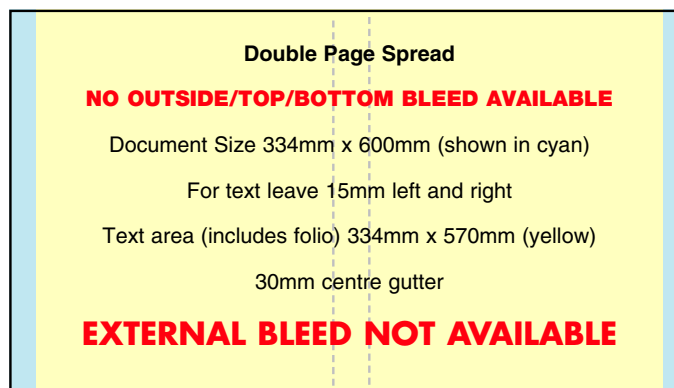

Double Page Spread with bleed

Document Size 360mm x 586mm (shown in cyan)

Trimmed Size 340mm x 580mm (magenta)

For text leave 13mm left and right margins,
18mm top and bottom margins

Text area (includes folio) 324mm x 560mm (yellow)
26mm centre gutter

Magloid

Stitched and Trimmed

	Depth mm x Width mm
DPS (bleed) advert	360 x 586
Full page (bleed) advert	360 x 293
Full page advert	320 x 267
Half page landscape advert	160 x 267

Advert Column Widths: 1 column 27mm; 2 column 57mm; 3 column 87mm; 4 column 117mm; 5 column 147mm; 6 column 177mm; 7 column 207mm; 8 column 237mm; 9 column 267mm

NORFOLK & SUFFOLK NEWSPAPERS

TEMPLATE CHANGES

Week commencing July 11th, 2011

8-column Tabloid

(can be stitched)

Depth mm x Width mm

Double Page Spread advert	330 x 570
Full page advert	330 x 270
Half page landscape advert	160 x 270
Half page portrait advert	330 x 134
Quarter page advert	160 x 134

Advert Column Widths: 1 column 32mm; 2 column 66mm; 3 column 100mm; 4 column 134mm; 5 column 168mm; 6 column 202mm; 7 column 236mm; 8 column 270mm

Magloid

Stitched and Trimmed

Depth mm x Width mm

DPS (bleed) advert	360 x 586
Full page (bleed) advert	360 x 293
Full page advert	320 x 270
Half page landscape advert	160 x 270
Half page portrait advert	320 x 134
Quarter Page advert	160 x 134