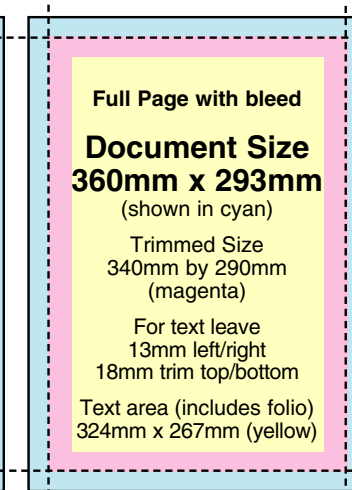

Double Page Spread with bleed

Document Size 360mm x 586mm (shown in cyan)

Trimmed Size 340mm x 580mm (magenta)

For text leave 13mm left and right margins,
18mm top and bottom margins

Text area (includes folio) 324mm x 560mm (yellow)
26mm centre gutter

Full Page with bleed

Document Size

360mm x 293mm

(shown in cyan)

Trimmed Size
340mm by 290mm
(magenta)

For text leave
13mm left/right
18mm trim top/bottom

Text area (includes folio)
324mm x 267mm (yellow)

HERTS & CAMBS NEWSPAPERS

TEMPLATE CHANGES

Week commencing July 4th, 2011

9-column Tabloid

(can be stitched)

	Depth mm x Width mm
Double Page Spread advert	330 x 556
Full page advert	330 x 267
Half page landscape advert	160 x 267

Advert Column Widths: 1 column 27mm; 2 column 57mm; 3 column 87mm; 4 column 117mm; 5 column 147mm; 6 column 177mm; 7 column 207mm; 8 column 237mm; 9 column 267mm

Magloid

Stitched and Trimmed

	Depth mm x Width mm
DPS (bleed) advert	360 x 586
Full page (bleed) advert	360 x 293
Full page advert	320 x 267
Half page landscape advert	160 x 267

Advert Column Widths: 1 column 27mm; 2 column 57mm; 3 column 87mm; 4 column 117mm; 5 column 147mm; 6 column 177mm; 7 column 207mm; 8 column 237mm; 9 column 267mm